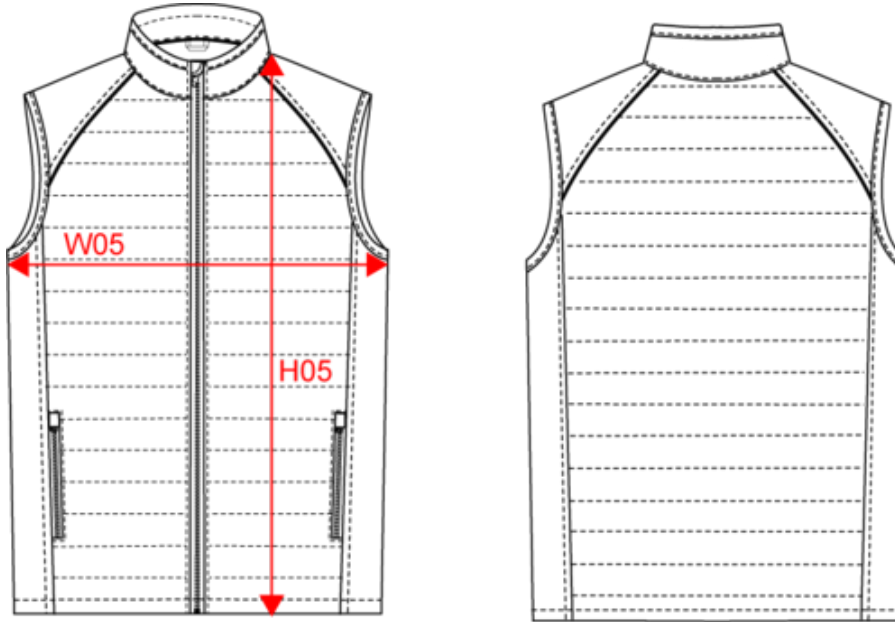

### Dimensions (cm)

Measurements in cm	XS	S	M	L	XL	XXL	3XL	4XL	5XL
H05 (M) - Total height	70.00	72.00	74.00	76.00	78.00	80.00	82.00	84.00	86.00
W05 (M) - 1/2 chest width at 1.5cm below armhole	49.00	52.00	55.00	58.00	61.00	64.00	67.00	70.00	73.00